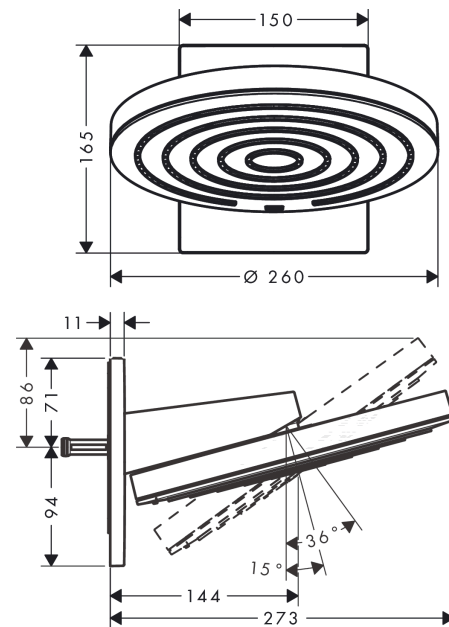

Scale drawing