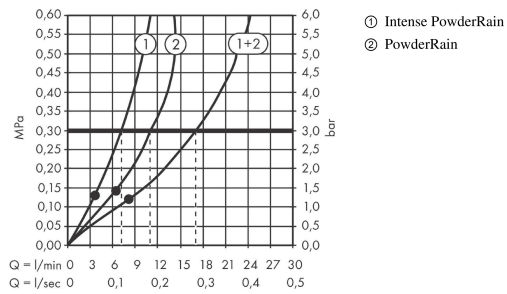

### product features

- consists of: overhead shower, wall connector
- shower head size: 260 mm
- spray type: PowderRain, Intense PowderRain
- Fast Drain empties the overhead shower from an angle of 10°
- ball-joint: overhead shower angle adjustable
- material spray disc: plastic
- spray disc surface: graphite
- maximum flow rate at 3 bar: 11,3 l/min
- flow rate PowderRain spray (at 3 bar): 11,3 l/min
- flow rate Intense PowderRain (at 3 bar): 7,2 l/min
- minimum flow pressure: 1,4 bar
- overhead shower removable for cleaning
- not included: basic set

### Flowchart

The consumption was measured in combination with the appropriate fittings (thermostat/mixer/in-wall valve) to reflect actual application in practice.